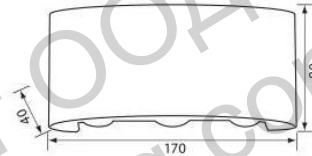

The fixtures in ARUBA LED series create decorative effect on the illuminated facade. They are waterproof and with selectable CCT: 3000K, 4000K or 6400K. The fixtures are available in two body colors: white or black and in two wattages: 6W or 8W.

LED

ARUBA LED 6W

ARUBA LED 8W

- 230V
- 50/60Hz
- IP 65
- 40 000 [h]
- 24 [°]
- Ra ≥80
- UV RESIST
- 10÷45 [°C]
- CE

40 000h IP 65 24° SELECTABLE CCT 3000K 4000K 6400K

ПТИКУА Article	МОЩНОСТ Watt	ЦВЕТНА Т° K	ЦВЯТ НА КОРПУСА Body color	ЛУМЕНИ LM	КОД ЗАЯВКА Order code
ARUBA LED 6W BK CCT IP65	6	3000/4000/6400	BLACK	max 460	VIV004820
ARUBA LED 6W WH CCT IP65	6	3000/4000/6400	WHITE	max 460	VIV004821
ARUBA LED 8W BK CCT IP65	8	3000/4000/6400	BLACK	max 600	VIV004822
ARUBA LED 8W WH CCT IP65	8	3000/4000/6400	WHITE	max 600	VIV004823