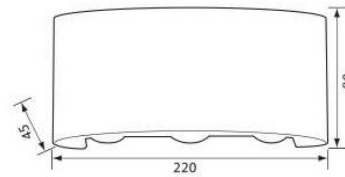

VIVALUX®

ARUBA LED CCT

Телата от серията ARUBA LED създават декоративен светлинен ефект върху осветяваната фасада. Те са влагозащитени и имат възможност за избор на цветна температура, в която да работят: 3000K, 4000K или 6400K. Предлагат се в два цвята на корпуса: бял и черен и в две мощности: 6W и 8W.

The fixtures in ARUBA LED series create decorative effect on the illuminated facade. They are waterproof and with selectable CCT: 3000K, 4000K or 6400K. The fixtures are available in two body colors: white or black and in two wattages: 6W or 8W.

LED

- 230V
- 50/60Hz
- IP 65
- 40 000 [h]
- 24 [°]
- Ra ≥80
- UV RESIST
- -10÷45 [°C]
- CE

40 000h IP 65 24° SELECTABLE CCT 3000K 4000K 6400K

ПТИКУА Article	МОЩНОСТ Watt	ЦВЕТНА Т° K	ЦВЯТ НА КОРПУСА Body color	ЛУМЕНИ LM	КОД ЗАЯВКА Order code
ARUBA LED 6W BK CCT IP65	6	3000/4000/6400	BLACK	max 460	VIV004820
ARUBA LED 6W WH CCT IP65	6	3000/4000/6400	WHITE	max 460	VIV004821
ARUBA LED 8W BK CCT IP65	8	3000/4000/6400	BLACK	max 600	VIV004822
ARUBA LED 8W WH CCT IP65	8	3000/4000/6400	WHITE	max 600	VIV004823